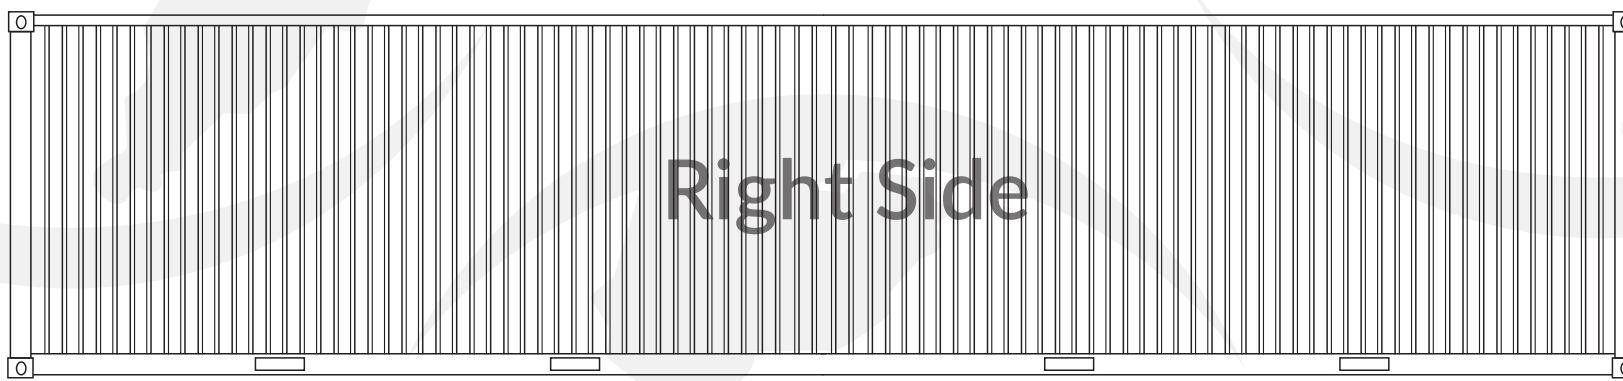

20ft Container Design

Design not to scale

20ft Container Design

DIMENSIONS	LENGTH	WIDTH	HEIGHT
External	40' (12.19m)	8' (2.44m)	8' 6" (2.59m)
Internal	39' 5" (12.03)	7' 8" (2.35m)	7' 10" (2.39m)
Capacity	304ft ² (28.27m ²) / 2390ft ³ (67.7m ³)		

Design not to scale