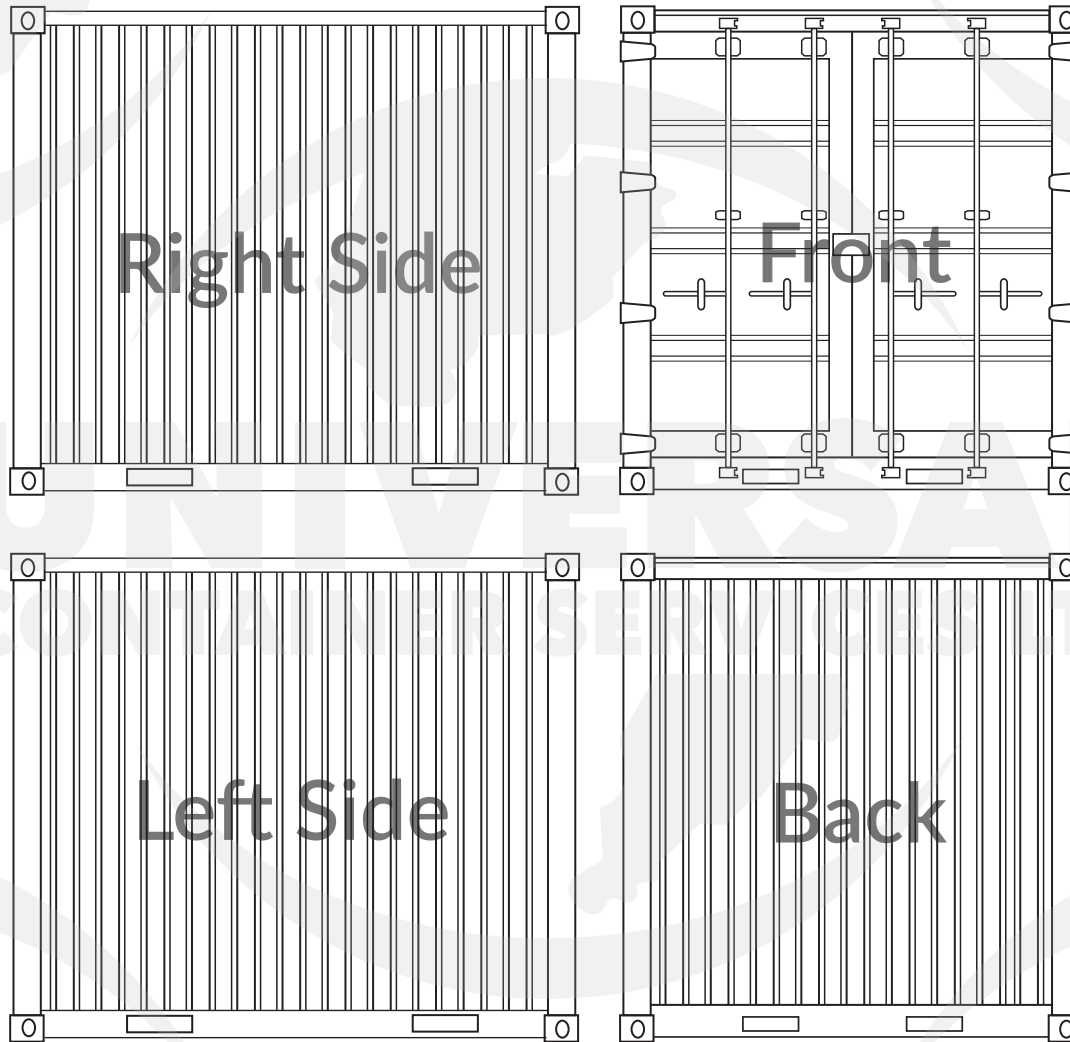

10ft Container Design

Design not to scale

10ft Container Design

DIMENSIONS	LENGTH	WIDTH	HEIGHT
External	10' (3.05m)	8' (2.44m)	8' 6" (2.59m)
Internal	9' 2" (2.80m)	7' 7" (2.33m)	7' 9" (2.35m)
Capacity	72 ² (6.69 ²) / 560ft ³ (15.89m ³)		

Design not to scale